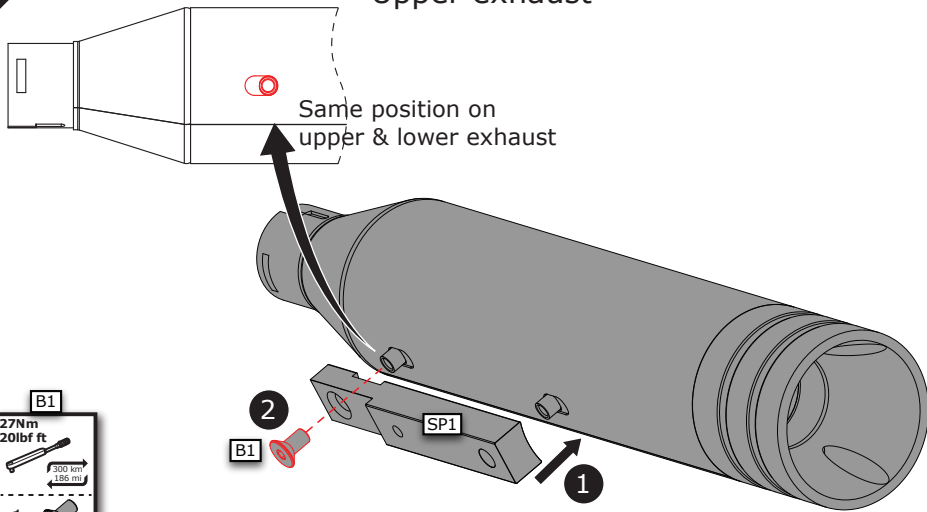

# Dyna Streetbob, Low Rider (2017->) Mounting Manual

1

2

Lower exhaust  
=  
Pre-mounted bracket

3

Lower exhaust

4

Lower exhaust

# Dyna Streetbob, Low Rider (2017->) Mounting Manual

5

Upper exhaust

**B1**  
27Nm  
20lbf ft  
300 km  
186 mi  
1x

6

Lower exhaust

**B3 B4**  
27Nm  
20lbf ft  
300 km  
186 mi  
2x

7