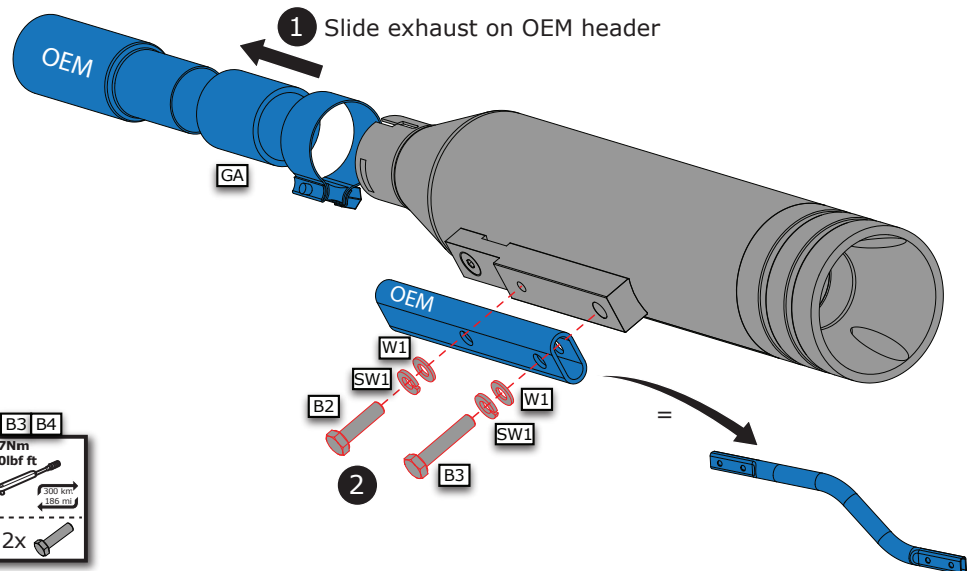

# Dyna Streetbob, Low Rider (2017->) Mounting Manual

1

2

Lower exhaust  
=  
Pre-mounted bracket

3

Lower exhaust

4

Lower exhaust

# Dyna Streetbob, Low Rider (2017->) Mounting Manual

5

Upper exhaust

**B1**  
27Nm  
20lbf ft  
300 km  
186 mi  
1x

6

Lower exhaust

**B3 B4**  
27Nm  
20lbf ft  
300 km  
186 mi  
2x

7

**2** OEM  
30Nm  
22lbf ft  
300 km  
186 mi  
2x

**1** OEM  
27Nm  
20lbf ft  
300 km  
186 mi  
1x

*Dr. Tekill & Mr. Hyde*<sup>®</sup>

THE EXHAUST