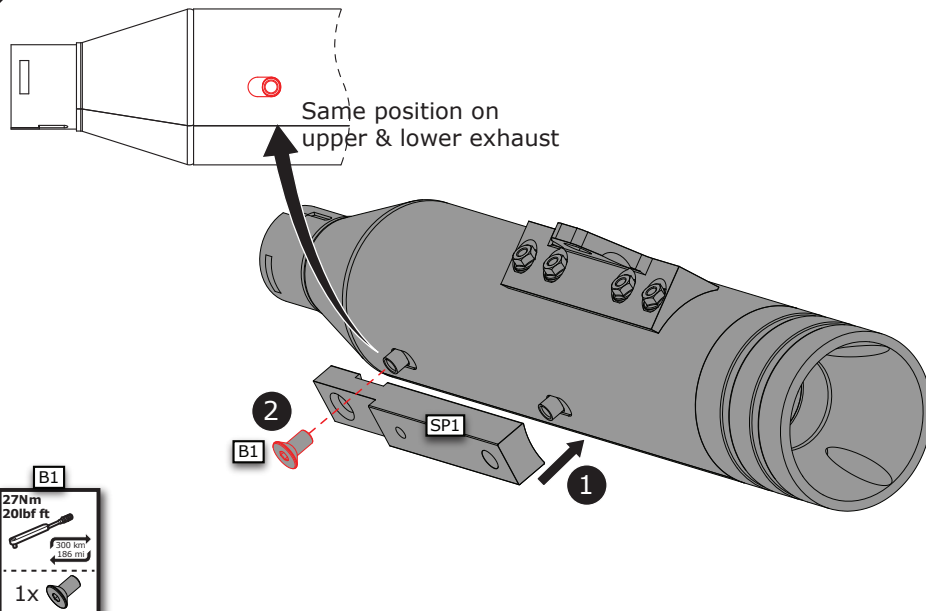

# Dyna Streetbob, Low Rider (2017->) Mounting Manual

1

2

Lower exhaust  
=  
Pre-mounted bracket

3

Lower exhaust

4

Lower exhaust

# Dyna Streetbob, Low Rider (2017->) Mounting Manual

5

Upper exhaust

**B1**  
27Nm  
20lbf ft  
300 km  
186 mi  
1x

6

Lower exhaust

**B3 B4**  
27Nm  
20lbf ft  
300 km  
186 mi  
2x

7