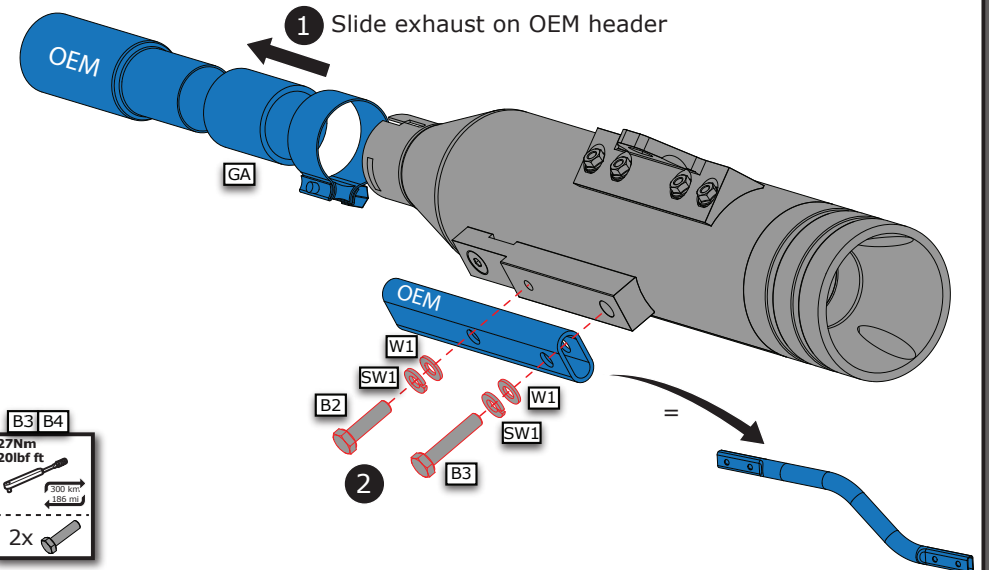

# Dyna Streetbob, Low Rider (2017->) Mounting Manual

1

2

Lower exhaust  
=  
Pre-mounted bracket

3

Lower exhaust

4

Lower exhaust

# Dyna Streetbob, Low Rider (2017->) Mounting Manual

5

Upper exhaust

**B1**  
27Nm  
20lbf ft  
300 km  
186 mi  
1x

6

Lower exhaust

**B3 B4**  
27Nm  
20lbf ft  
300 km  
186 mi  
2x

7

**2** OEM  
30Nm  
22lbf ft  
300 km  
186 mi  
2x

**1** OEM  
27Nm  
20lbf ft  
300 km  
186 mi  
1x

*Dr. Tekill & Mr. Hyde*<sup>®</sup>

THE EXHAUST