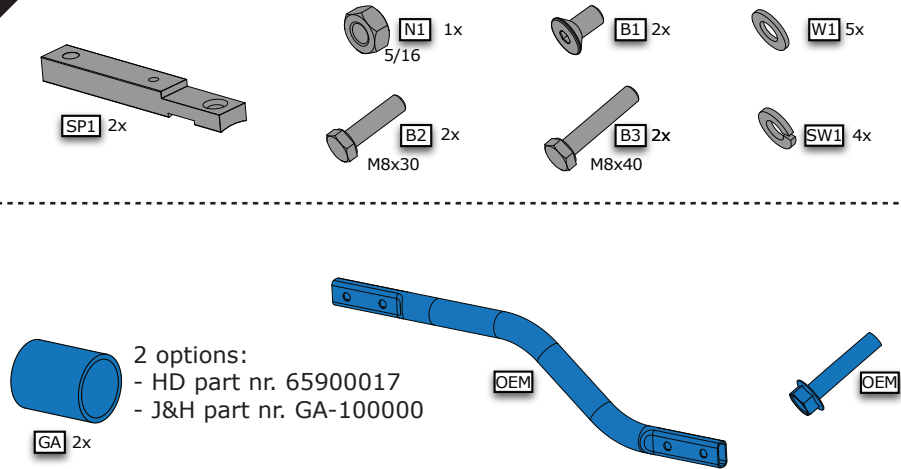

# Dyna Streetbob, Low Rider (2017->) Mounting Manual

1

2

Lower exhaust  
=  
Pre-mounted bracket

3

Lower exhaust

4

Lower exhaust

# Dyna Streetbob, Low Rider (2017->) Mounting Manual

5

Upper exhaust

**B1**  
27Nm  
20lbf ft  
300 km  
186 mi  
1x

6

Lower exhaust

**B3 B4**  
27Nm  
20lbf ft  
300 km  
186 mi  
2x

7

**2** OEM  
30Nm  
22lbf ft  
300 km  
186 mi  
2x

**1** OEM  
27Nm  
20lbf ft  
300 km  
186 mi  
1x

*Dr. Tekill & Mr. Hyde*<sup>®</sup>

THE EXHAUST